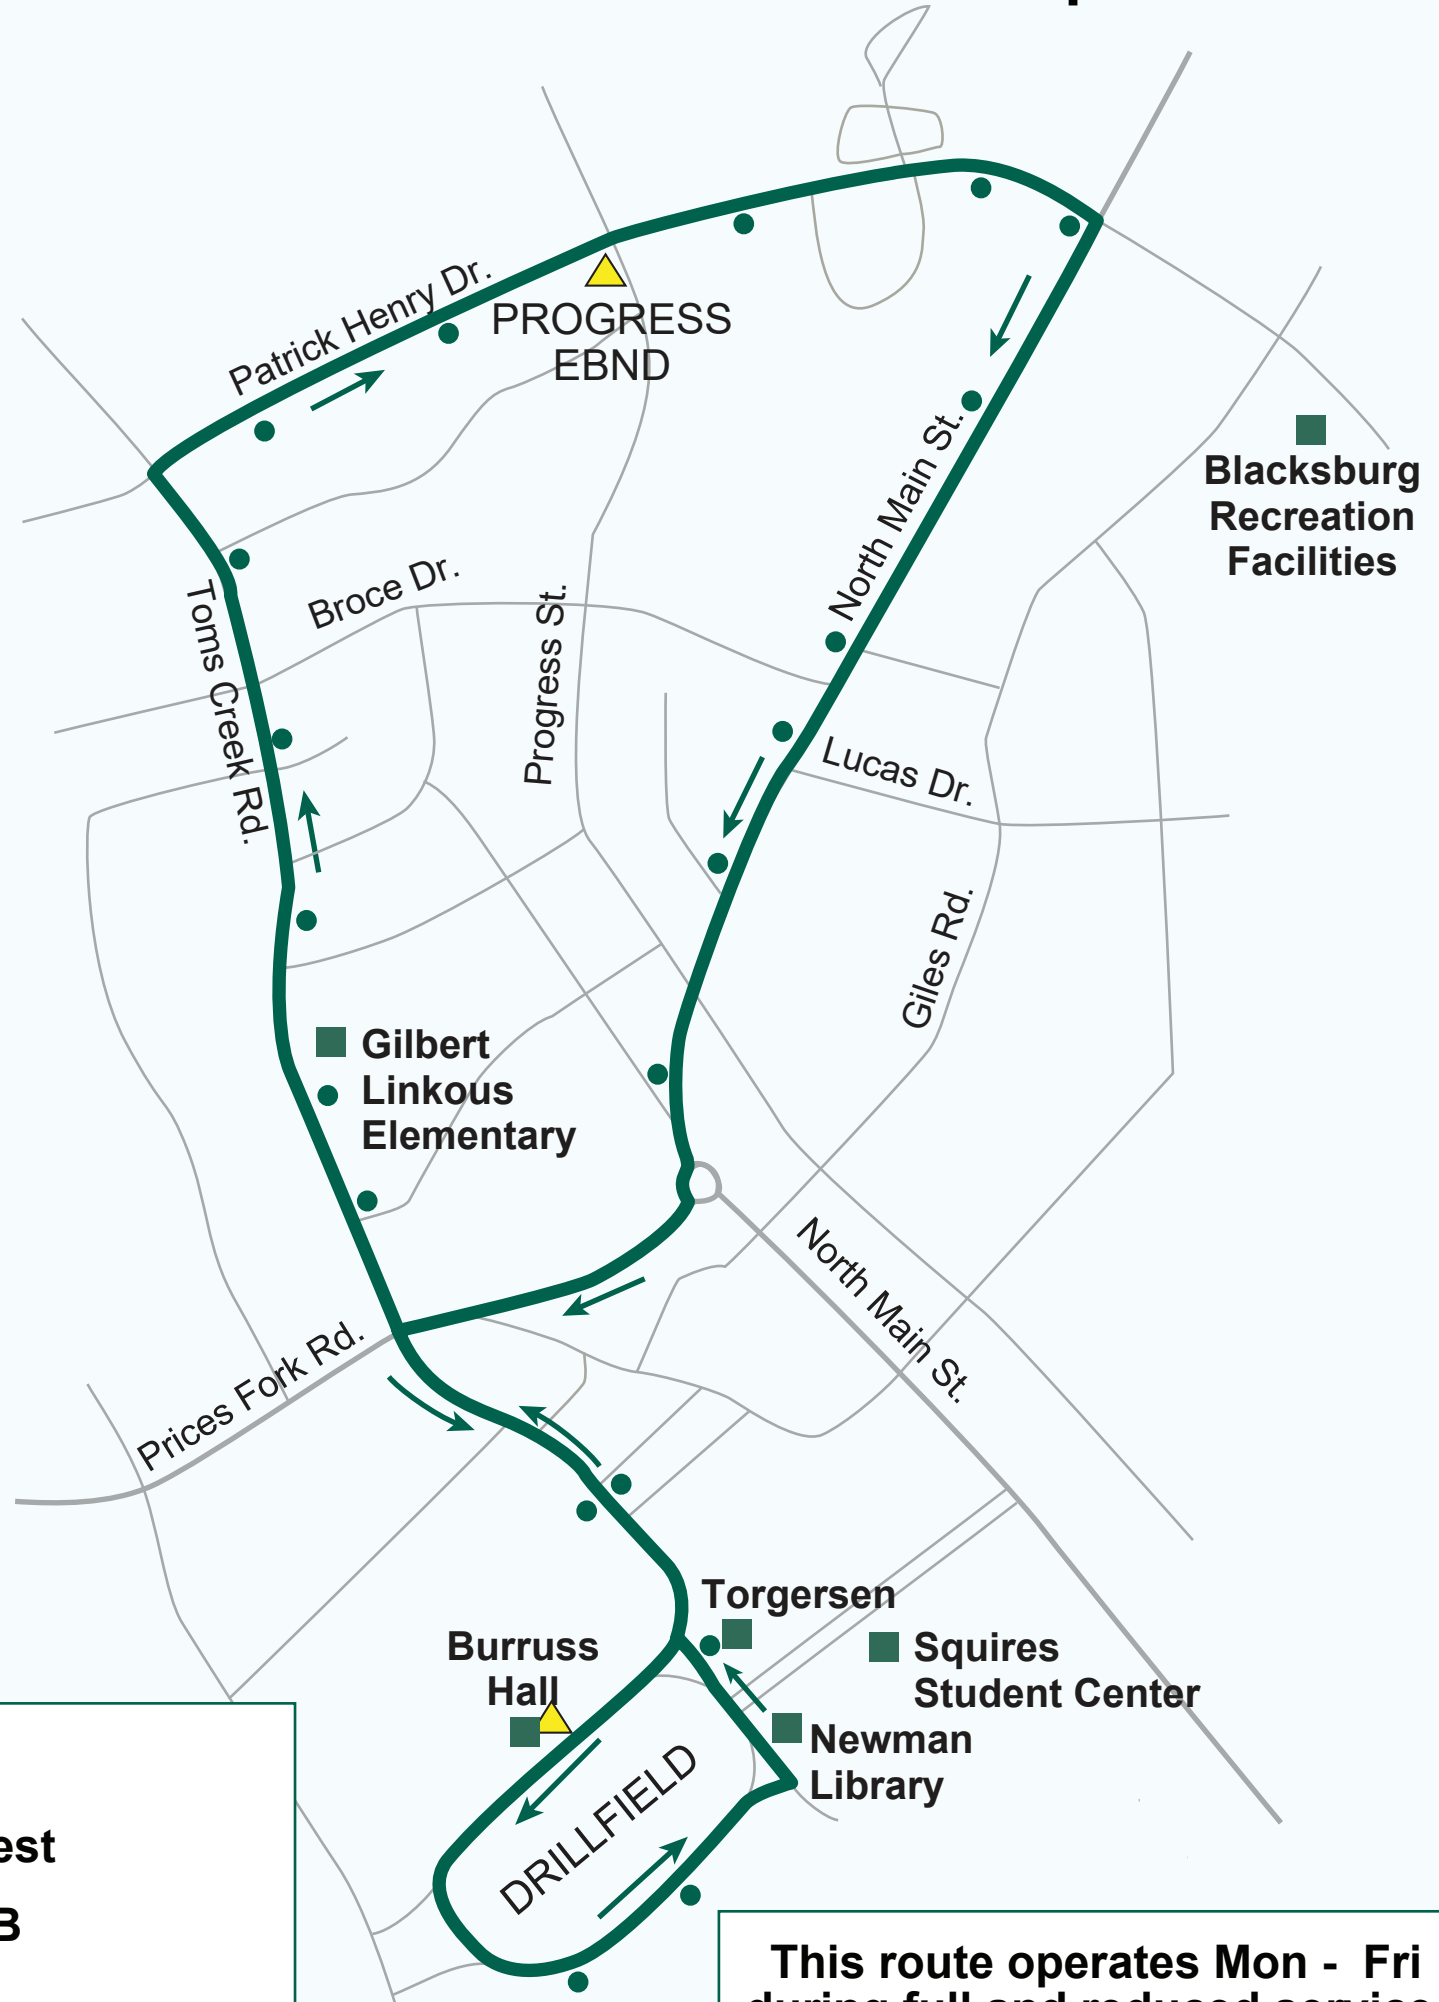

Patrick Henry B

Provides service from Toms Creek Rd., Patrick Henry Dr., North Main St. and Prices Fork Rd. to campus.

-  TIME CHECK*
-  Points of Interest
-  Patrick Henry B
-  Bus Stop

* Buses that arrive at a time check early will leave at the scheduled time.

This route operates Mon - Fri during full and reduced service. During evenings and weekends please use the Main Street or Toms Creek routes.

Patrick Henry B "PHB"

Provides service to Toms Creek Rd, Patrick Henry Drive and North Main St. to campus.
Full and Intermediate service only.

What has changed? Increased frequency to every 15 minutes Monday through Friday. Frequency changes to every 30 minutes at 3:30 pm on Fridays.

Patrick Henry B Full Service Monday - Thursday	
Burruss Hall	Patrick Henry / Progress Ebnd
Stop # 1101	Stop # 1325
<i>Route Frequency: Every 15 minutes</i>	
	7:00 AM
	7:15 AM
7:15 AM	7:30 AM
7:30 AM	7:45 AM
7:45 AM	8:00 AM
8:00 AM	8:15 AM
8:15 AM	8:30 AM
8:30 AM	8:45 AM
8:45 AM	9:00 AM
9:00 AM	9:15 AM
9:15 AM	9:30 AM
9:30 AM	9:45 AM
9:45 AM	10:00 AM
10:00 AM	10:15 AM
10:15 AM	10:30 AM
10:30 AM	10:45 AM
10:45 AM	11:00 AM
11:00 AM	11:15 AM
11:15 AM	11:30 AM
11:30 AM	11:45 AM
11:45 AM	12:00 PM
12:00 PM	12:15 PM
12:15 PM	12:30 PM
12:30 PM	12:45 PM
12:45 PM	1:00 PM
1:00 PM	1:15 PM
1:15 PM	1:30 PM
1:30 PM	1:45 PM
1:45 PM	2:00 PM
2:00 PM	2:15 PM
2:15 PM	2:30 PM
2:30 PM	2:45 PM
2:45 PM	3:00 PM
3:00 PM	3:15 PM
3:15 PM	3:30 PM
3:30 PM	3:45 PM
3:45 PM	4:00 PM
4:00 PM	4:15 PM
4:15 PM	4:30 PM
4:30 PM	4:45 PM
4:45 PM	5:00 PM
5:00 PM	5:15 PM
5:15 PM	5:30 PM
5:30 PM	5:45 PM
5:45 PM	6:00 PM
6:00 PM	6:15 PM
6:15 PM	6:30 PM